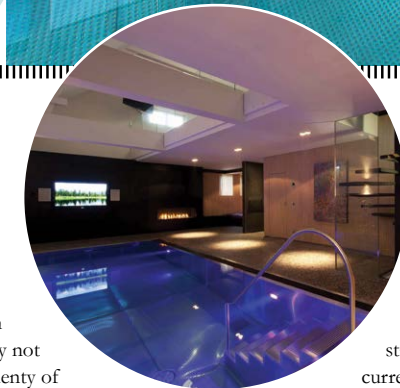

SWIM IN A STUNNING STAINLESS STEEL POOL

Imagine swimming in your own luxury pool before you head off for the day's adventures and then relaxing by the pool at the end of a hectic day. At the weekends, you can invite family and friends to pool parties. An expertly designed pool which harmonises with the design and décor of your property not only makes a statement, it provides plenty of opportunity to luxuriate, relax and have fun.

A pool can be designed to meet your every desire, be that a classic or minimalist design, and now you can have one of the most stylish and efficient types available – a stainless steel pool! A modern, timeless material used widely in interior design, stainless steel complements all types of homes, blending perfectly with different materials, especially glass.

SHEER ELEGANCE

The special properties of stainless steel, careful processing and high quality pool equipment combine to produce this elegant swimming pool. The indoor level deck pool has a 6-step entrance stairs and is equipped with a counter-current unit which allows bathers to swim against either a vigorous or gentle stream of bubbles in the water, providing excellent exercise or massage. The pool features underwater lighting which bathes the water in glorious coloured lighting, creating different ambiances in the pool room.

SERENITY

Part of a luxury wellness centre, this beautiful level deck pool was designed to allow full view of the garden from the panoramic windows. The clean lines of the pool complement the art nouveau surroundings and create a serene atmosphere. The pool is fitted with coloured underwater spot lights, a counter-current unit, a spectacular Cobra fountain shower and a tubular bubbling lounge with neck rests for serious pampering.